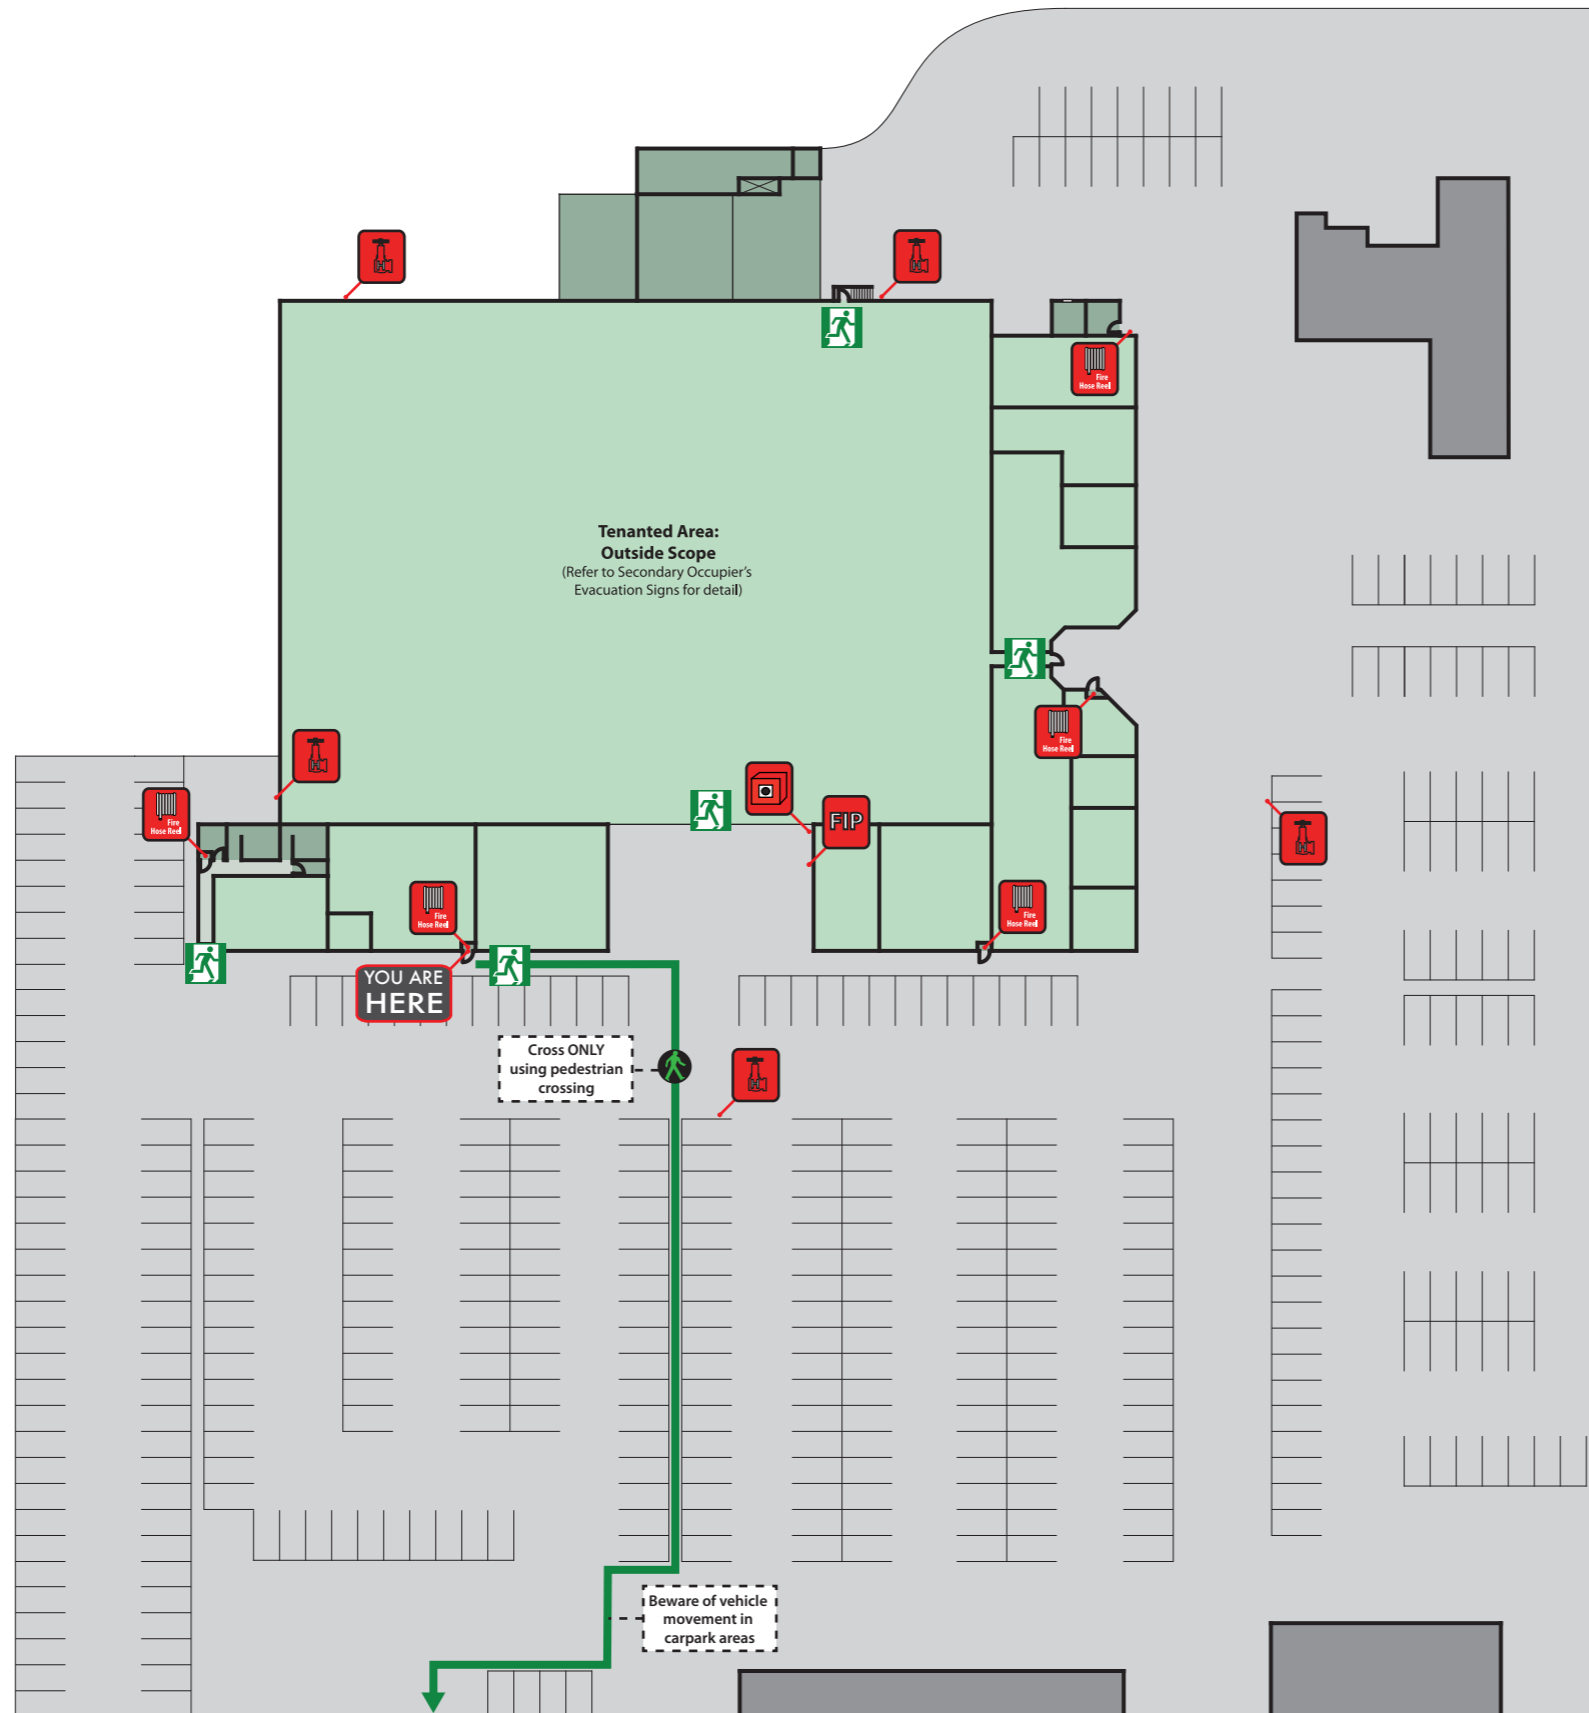

# EVACUATION SIGN

**GREENBANK SHOPPING CENTRE**  
 Corner Pub Ln & Teviot Rd, Greenbank

**EVACUATION PROCEDURES**

**LEGEND**

**SITE PLAN**

# EVACUATION SIGN

**GREENBANK SHOPPING CENTRE**  
**Corner Pub Ln & Teviot Rd, Greenbank**

**EVACUATION PROCEDURES**

**LEGEND**

**SITE PLAN**