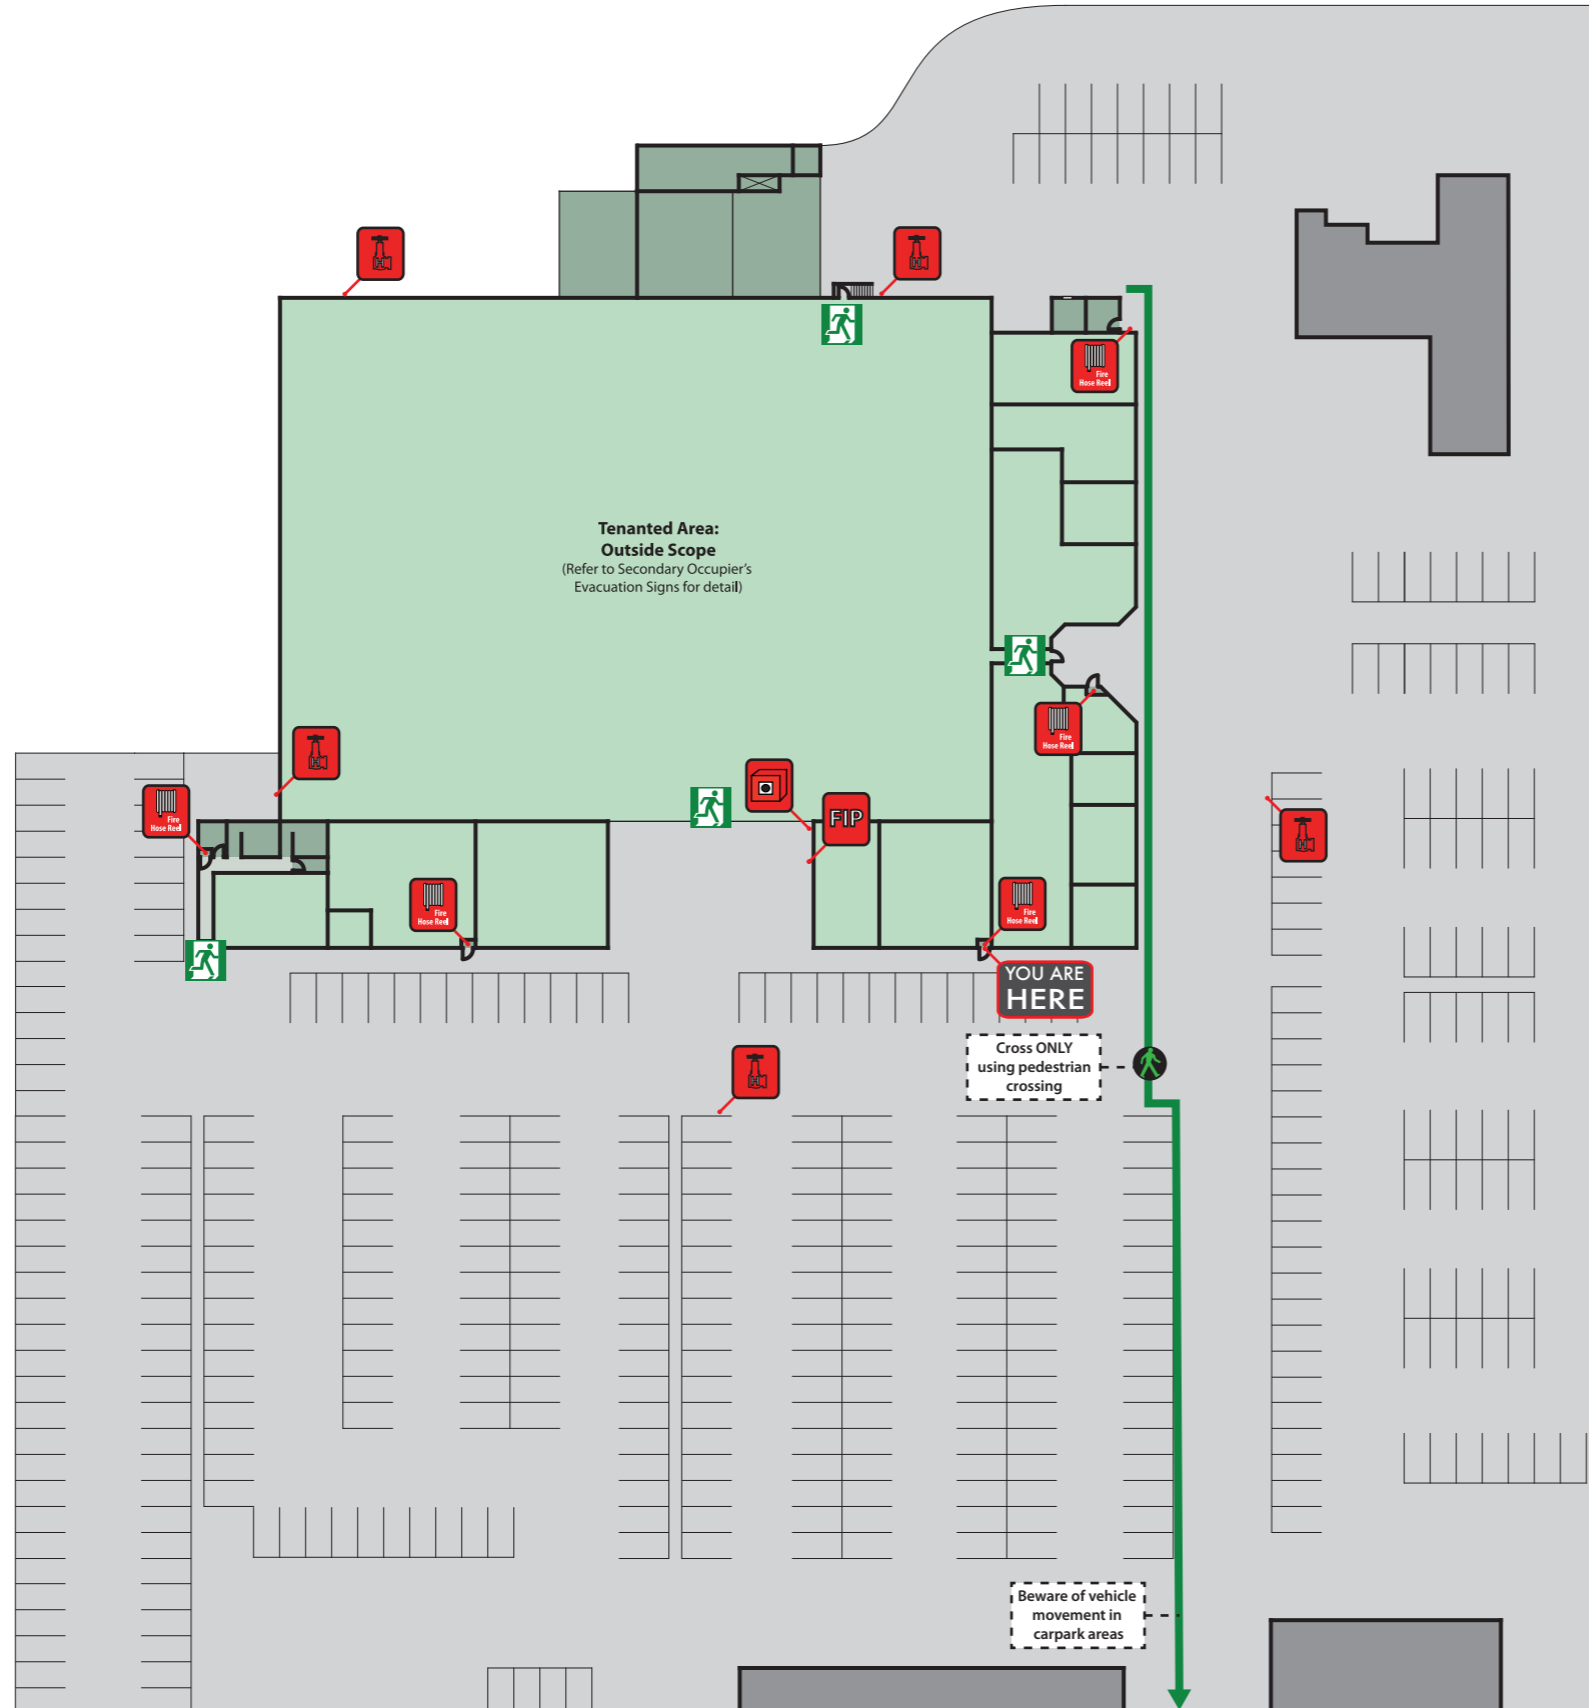

# EVACUATION SIGN

**GREENBANK SHOPPING CENTRE**  
 Corner Pub Ln & Teviot Rd, Greenbank

**EVACUATION PROCEDURES**

**LEGEND**

**SITE PLAN**

# EVACUATION SIGN

**GREENBANK SHOPPING CENTRE**  
**Corner Pub Ln & Teviot Rd, Greenbank**

**EVACUATION PROCEDURES**

**LEGEND**

**SITE PLAN**