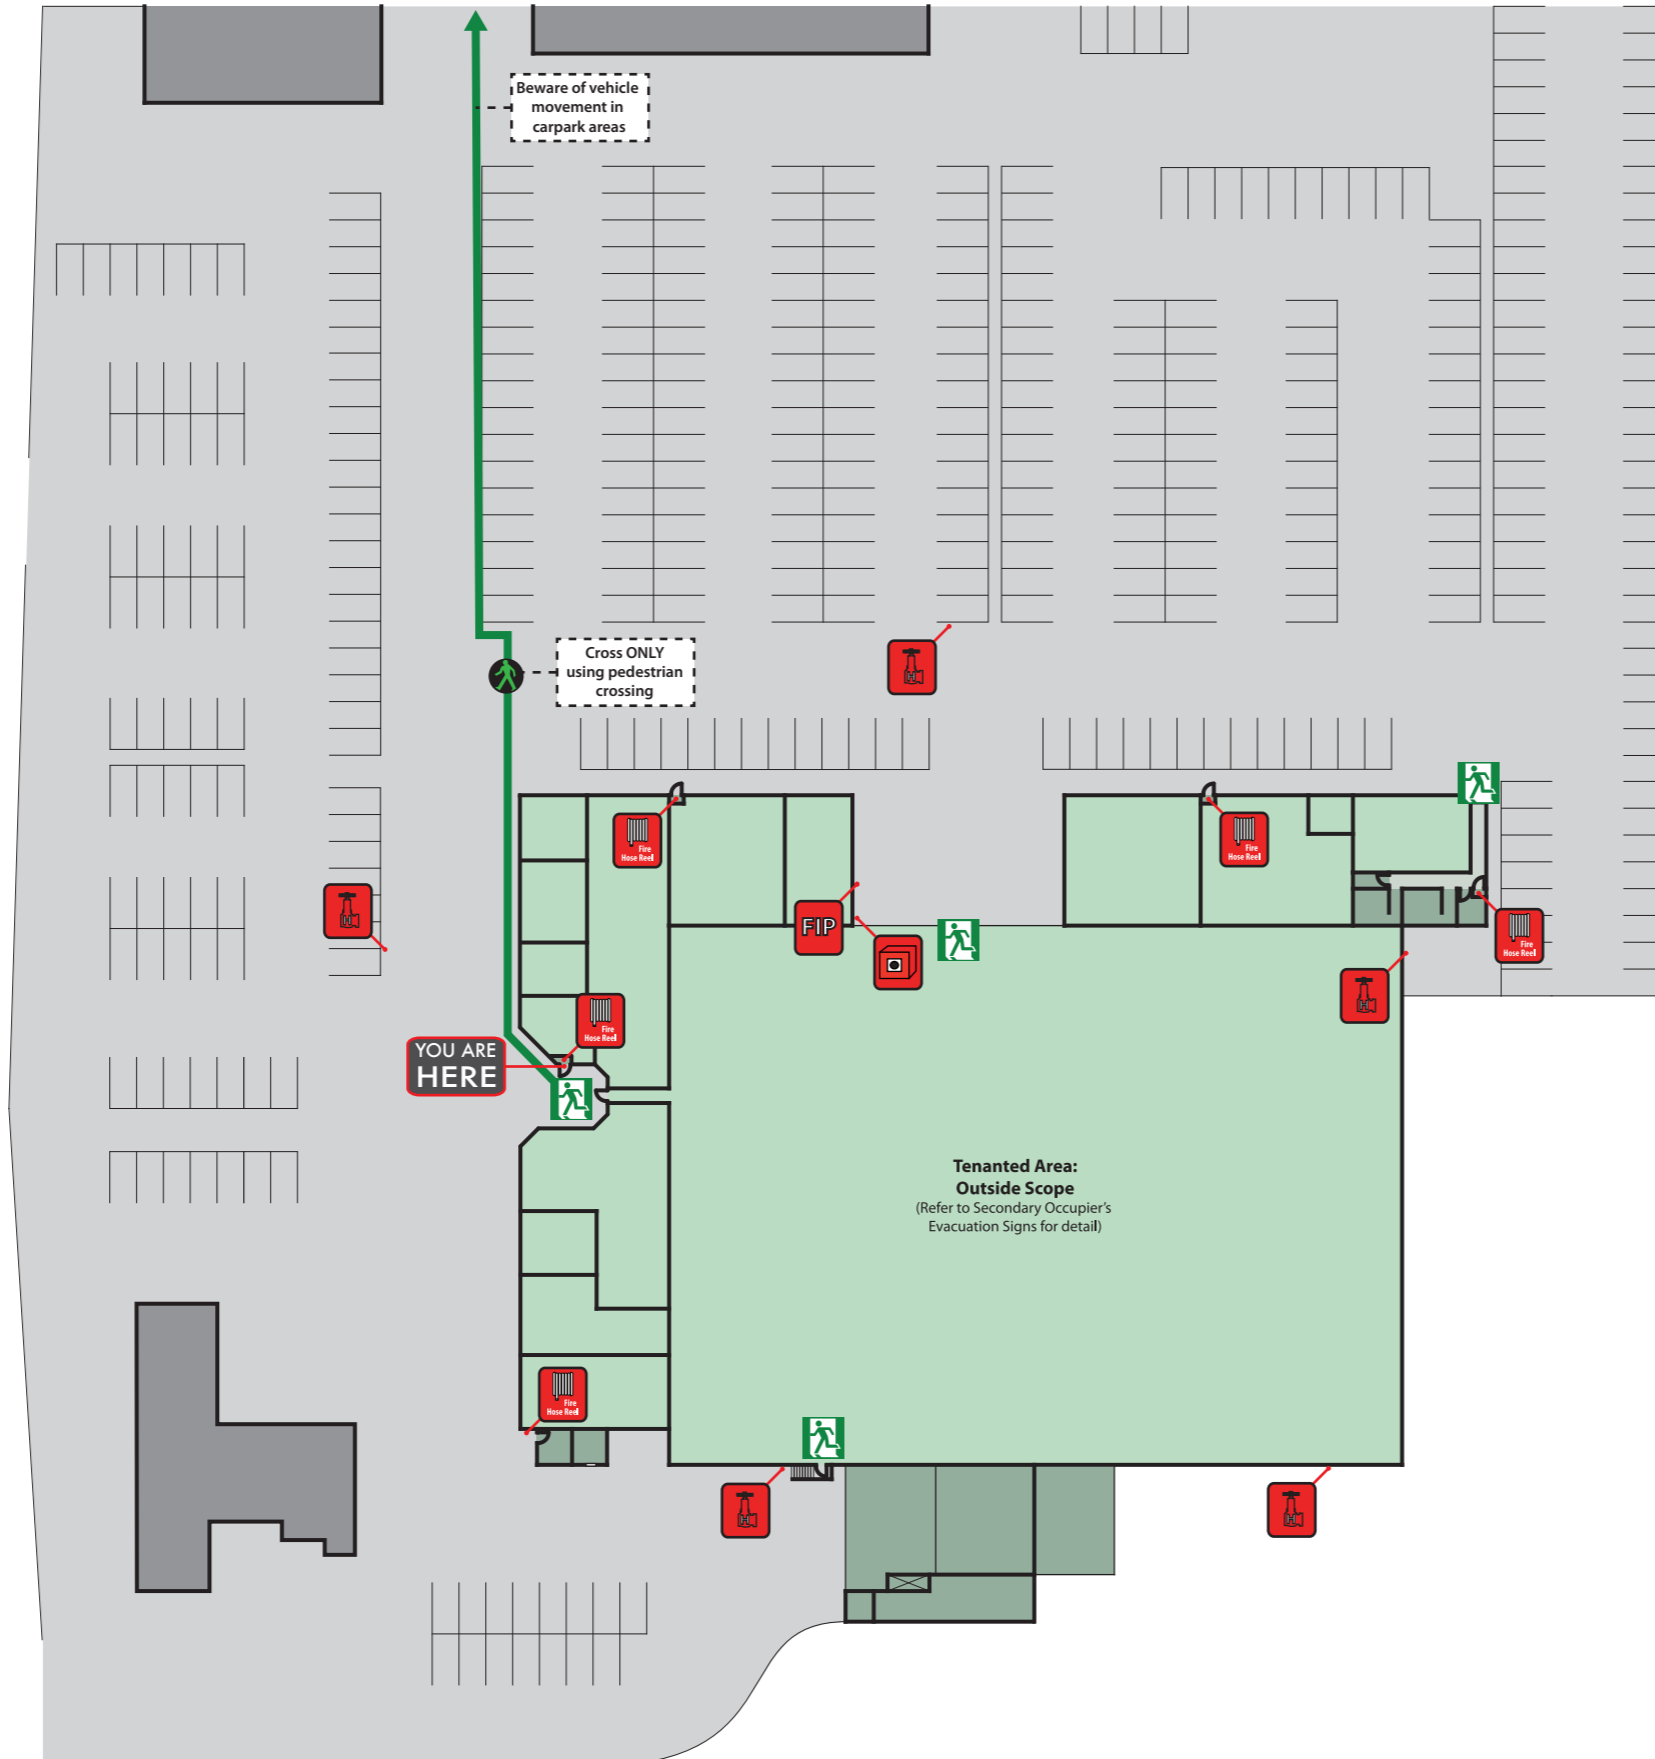

# EVACUATION SIGN

**GREENBANK SHOPPING CENTRE**  
 Corner Pub Ln & Teviot Rd, Greenbank

**EVACUATION PROCEDURES**

**LEGEND**

**SITE PLAN**

# EVACUATION SIGN

**GREENBANK SHOPPING CENTRE**  
**Corner Pub Ln & Teviot Rd, Greenbank**

**EVACUATION PROCEDURES**

**LEGEND**

**SITE PLAN**