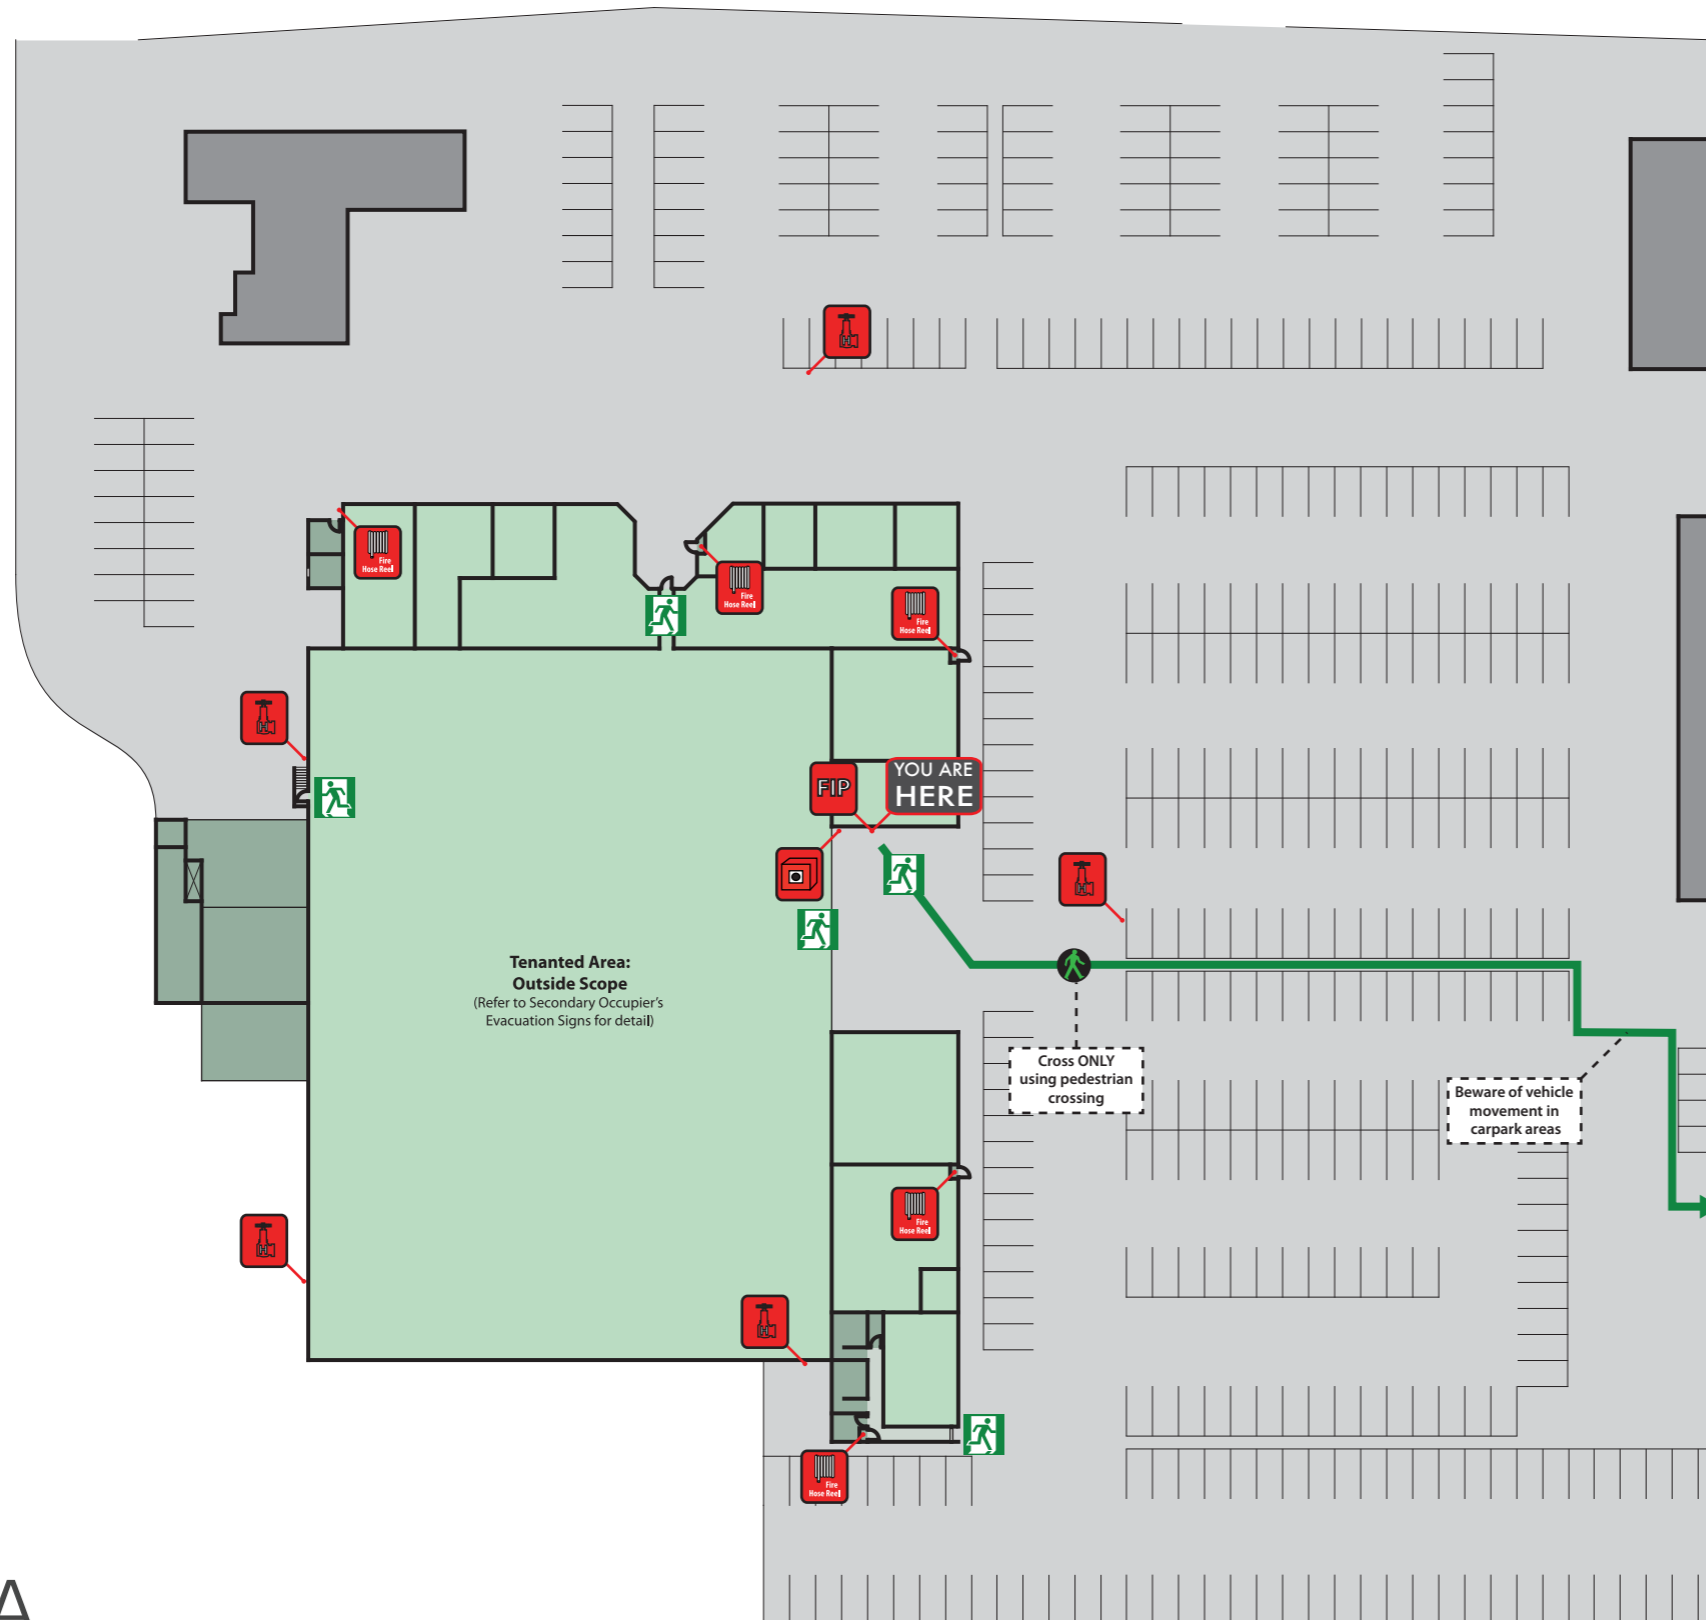

# EVACUATION SIGN

**GREENBANK SHOPPING CENTRE**  
**Corner Pub Ln & Teviot Rd, Greenbank**

**EVACUATION PROCEDURES**

**LEGEND**

**SITE PLAN**

# EVACUATION SIGN

**GREENBANK SHOPPING CENTRE**  
 Corner Pub Ln & Teviot Rd, Greenbank

**EVACUATION PROCEDURES**

**LEGEND**

**SITE PLAN**