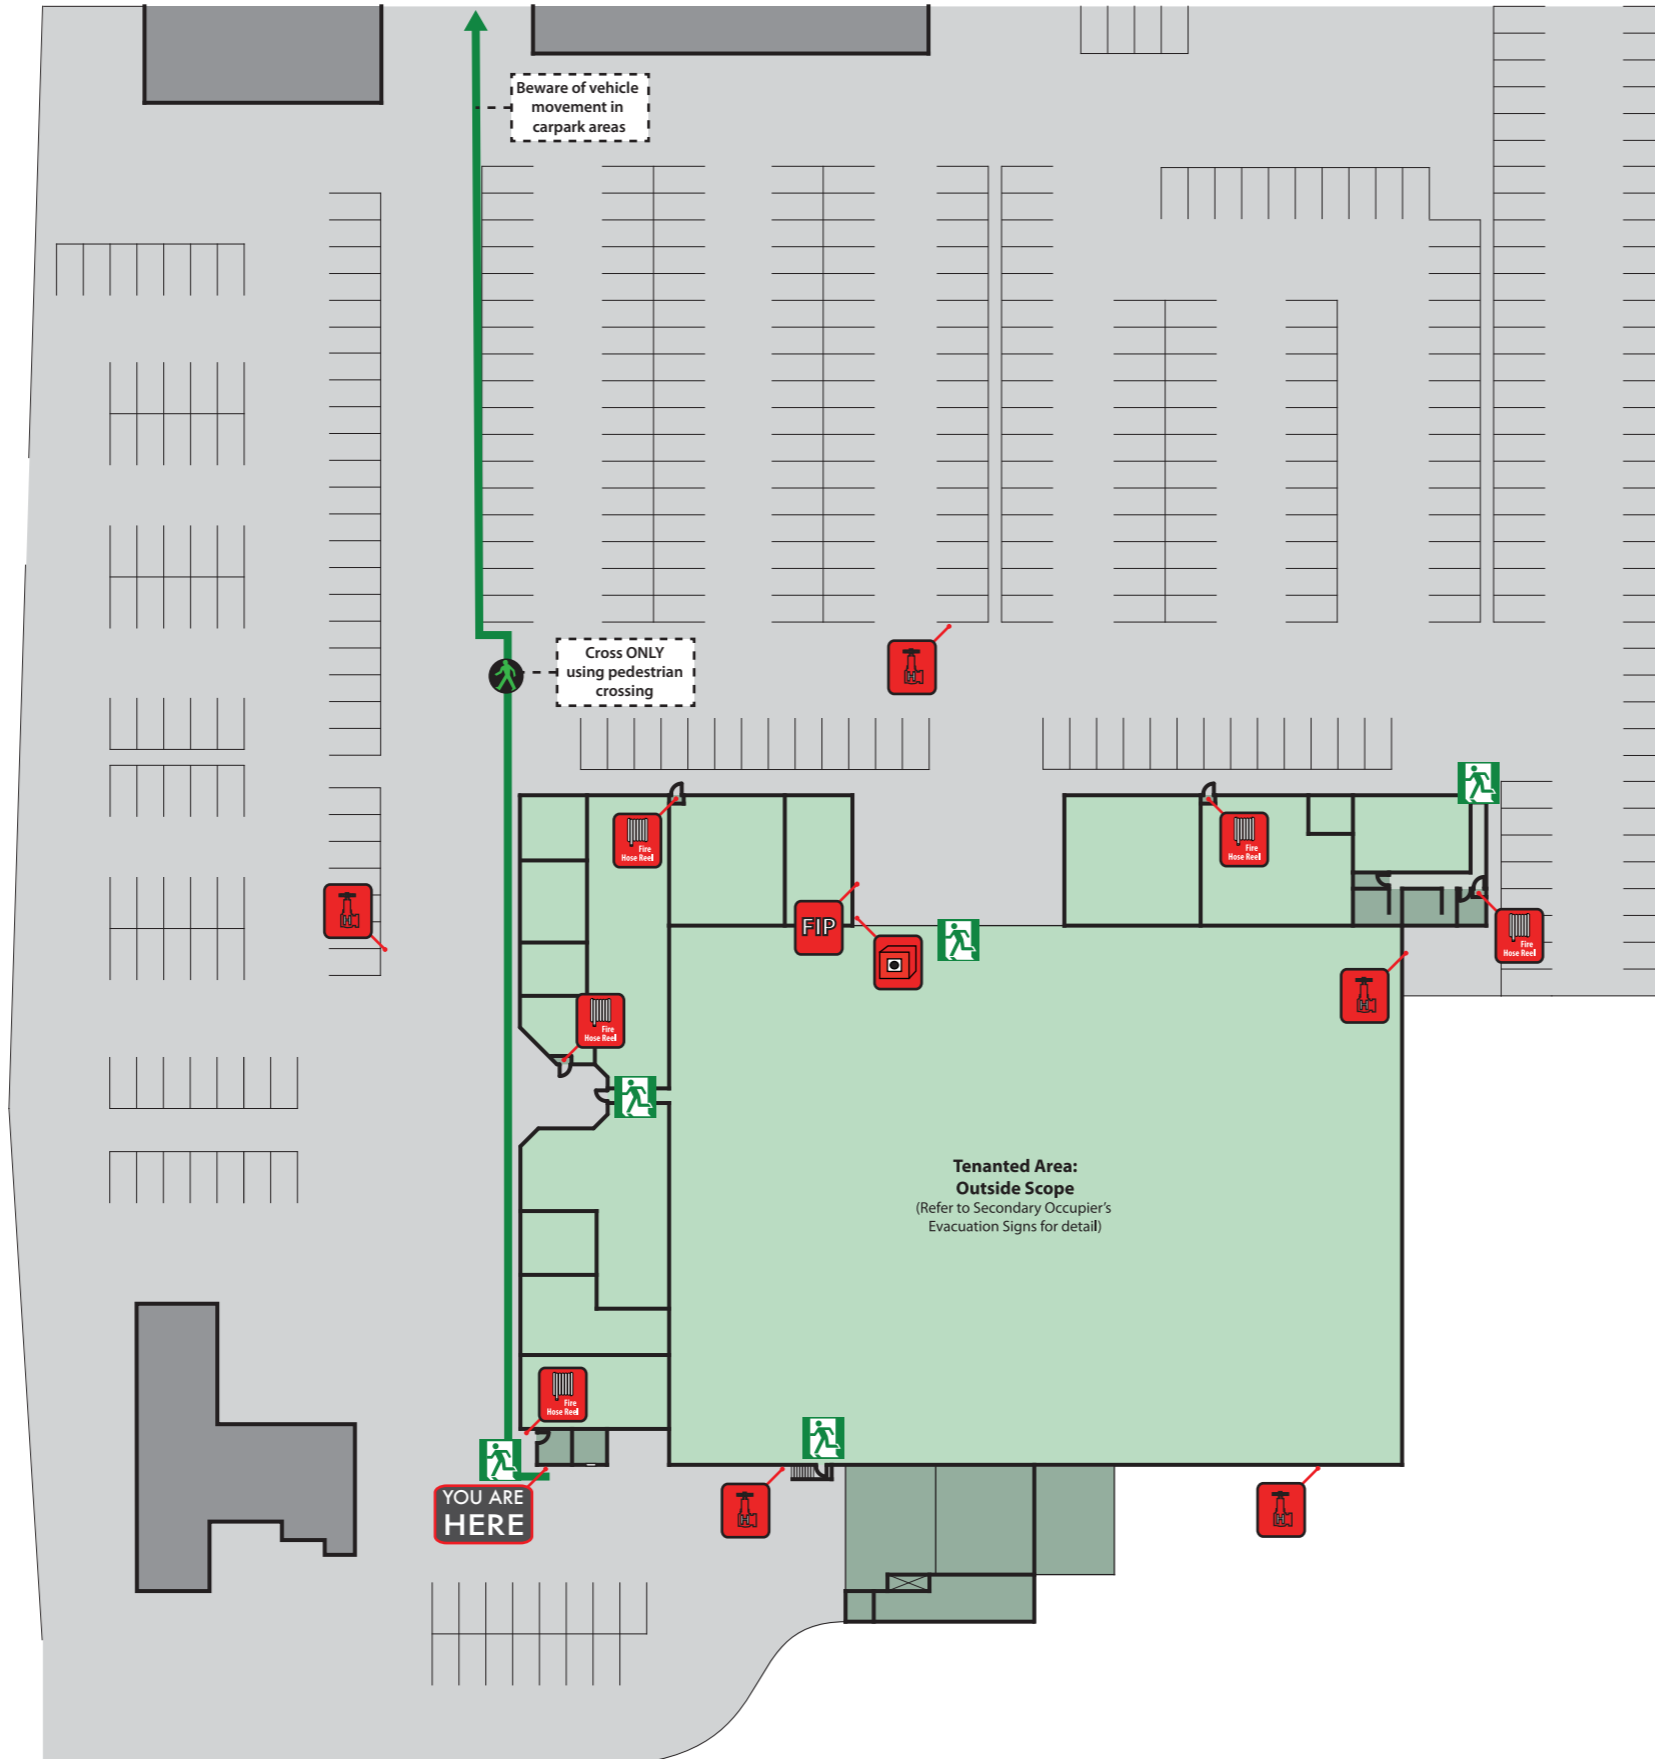

# EVACUATION SIGN

**GREENBANK SHOPPING CENTRE**  
 Corner Pub Ln & Teviot Rd, Greenbank

**EVACUATION PROCEDURES**

**LEGEND**

**SITE PLAN**

# EVACUATION SIGN

**GREENBANK SHOPPING CENTRE**  
**Corner Pub Ln & Teviot Rd, Greenbank**

**EVACUATION PROCEDURES**

**LEGEND**

**SITE PLAN**